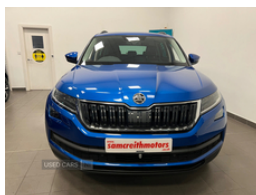

Skoda Kodiaq 2.0 TDI SE L 5dr DSG [7 Seat] | 2020

£21,450

FULL SKODA SERVICE HISTORY

December 2020 Skoda Kodiaq SEL

2.0tdi DSG

Finished in metallic blue

only 48k with full skoda service history

Immaculate condition

Sat nav

Cruise control

Half leather half suede interior

Heated seats

Vehicle Features

2 rails with 2 hooks including 4 hooks for net programme, 2x vertical Nets), 4 foldable roof handles with rear coat hooks, 4 lashing points on luggage floor, 12V socket in boot, 60:40 foldable rear seat with sliding adjustment and backrest angle adjustment, Aero front windscreen wipers with intermittent function, Aero rear window wiper, Alarm with interior monitoring and tilt sensor with safe function, Auto dimming rear view mirror, Auto door release and activation of warning lights, Automatic activation of hazard warning lights, Black electric window control buttons, Black wheel arch surrounds, Bluetooth system, Body colour bumpers, Body colour door mirrors and handles, Bolero Radio, Bottle holders in door panel in the 1.5 litre front and 1 litre rear, Cargo storage compartments, Centre console with open storage box, Chrome headlight control button, Chrome interior door handles, Chrome pack - Kodiaq, Coat hooks on B pillar, Covered storage compartment on driver side, cup holder and 12V socket, cup holder and 12V socket, DAB Digital radio, Digital voice enhancement, Driver and passenger airbags, DVD System, ECO Stop/start function, Electrically adjustable, Electric front and rear windows, Electronic parking brake with hill hold control, Emergency rear braking signal, ESC (incl. ABS+MSR+ASR+EDS+HBA+DSR+RBS+MKB), Exterior temperature indicator, Front and rear door armrest with black

Miles:	48617
Fuel Type:	Diesel
Transmission:	Automatic
Colour:	Blue
Engine Size:	1968
Tax Band:	Petrol/Diesel (£190 p/a)
Body Style:	Sport utility vehicle
Insurance group:	19E
Reg:	AK70ULP

Technical Specs